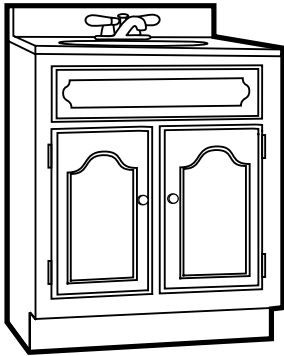

Vanities, Marble Tops, Cabinets & Bath Accessories

Preassembled Deluxe Light Oak Vanities - Boxed - 30" Height

Item Number	Description
541-0129	SU-LD-1816-1 - 18" x 16" x 30" 1 Door
541-0130	SU-LD-2418 - 24" x 18" x 30" 2 Door

Preassembled Deluxe White Vanities - Boxed - 30" Height

Item Number	Description
551-0131	SU-LD-1816-WH - 18" x 16" x 30" 1 Door
551-0132	SU-LD-2418-WH - 24" x 18" x 30" 2 Door