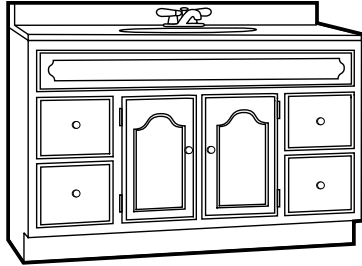

Vanities, Marble Tops, Cabinets & Bath Accessories

Deluxe White Vanities K.D. - 18" 30" Height

Item Number	Description
006-141	LD-1816-WH - 18" x 16" x 30" 1 Door
005-858	LD-1816-2-WH - 18" x 16" x 30" 2 Door
005-859	LD-2418-WH - 24" x 18" x 30" 2 Door
005-860	LD-2418D-WH - 24" x 18" x 30" 1 Door, 2 Drawer
005-862	LD-3018D-WH - 30" x 18" x 30" 1 Door, 2 Drawer
005-861	LD-3018-WH - 30" x 18" x 30" 2 Door
005-863	LD-3618D-WH - 36" x 18" x 30" 2 Door, 2 Drawer
005-864	LD-4818D-WH - 48" x 18" x 30" 2 Door, 4 Drawer