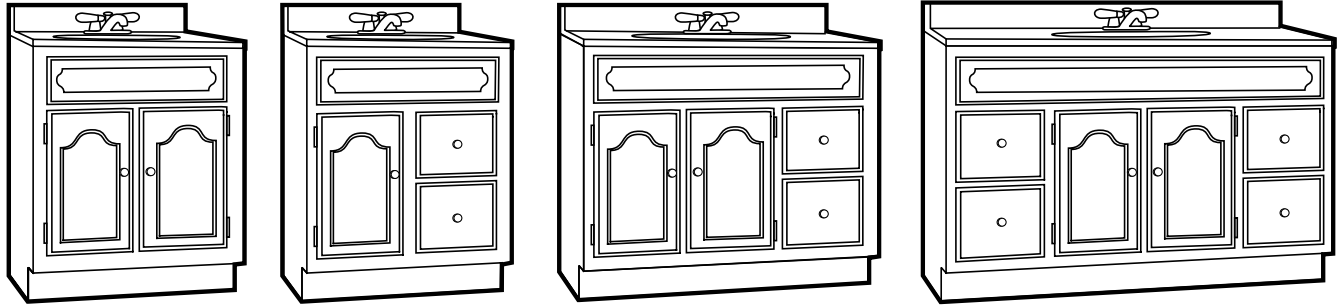

Deluxe Light Oak Vanities K.D. - 18" - 30" Height

Item Number	Description
004-667	LD-1816-1 - 18" x 16" x 30" 1 Door
005-626	LD-1816-2 - 18" x 16" x 30" 2 Door
004-668	LD-2418D - 24" x 18" x 30" 1 Door, 2 Drawer
004-669	LD-2418 - 24" x 18" x 30" 2 Door
004-670	LD-3018D - 30" x 18" x 30" 1 Door, 2 Drawer
004-671	LD-3018 - 30" x 18" x 30" 2 Door
004-673	LD-3618 - 36" x 18" x 30" 2 Door
004-672	LD-3618D - 36" x 18" x 30" 2 Door, 2 Drawer
004-674	LD-4818D - 48" x 18" x 30" 2 Door, 4 Drawer

Deluxe Light Oak Vanities K.D. - 21" - 30" Height

Item Number	Description
003-171	LD-2421D - 24" x 21" x 30" 1 Door, 2 Drawer
003-169	LD-2421 - 24" x 21" x 30" 2 Door
003-170	LD-3021 - 30" x 21" x 30" 2 Door
003-172	LD-3021D - 30" x 21" x 30" 1 Door, 2 Drawer
004-666	LD-3621 - 36" x 21" x 30" 2 Door
004-479	LD-3621D - 36" x 21" x 30" 2 Door, 2 Drawer
004-480	LD-4821D - 48" x 21" x 30" 2 Door, 4 Drawer
006-841	LOD6021D - 60" x 21" x 30" 2 Door, 4 Drawer