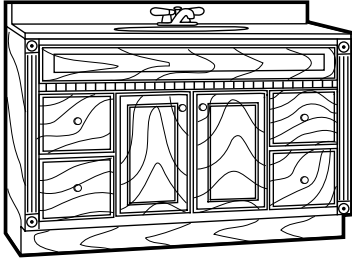

Classical Deluxe Light Oak Vanities 30" Height

Item Number	Description
006-058	CD-2418 - 24" x 18" x 30" 2 Door
006-059	CD-2418D - 24" x 18" x 30" 1 Door, 2 Drawer
006-060	CD-3018D - 30" x 18" x 30" 1 Door, 2 Drawer
006-061	CD-3618D - 36" x 18" x 30" 2 Door, 2 Drawer
006-062	CD-4818D - 48" x 18" x 30" 2 Door, 4 Drawer
541-0504	CD-6021D - 60" x 21" x 30" 2 Door, 4 Drawer
541-0499	CD-7221D - 72" x 21" x 30" 2 Door, 4 Drawer