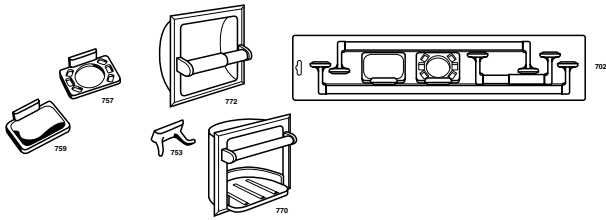

Accessories - Chrome

Item Number	Description
002-781	770-26-07 - Chrome Recessed Soap Dish
003-322	202-26-05 - Chrome 5 - Piece Bath Set Exposed Screws
002-786	702-26-07 - Chrome 5 - Piece Bath Set Concealed Screws