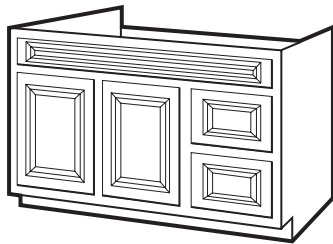

Titan Maple Vanities - 2 Doors with Drawers 34" Height

Item Number	Description
541-1345	TMG-3621D-34 - 36" x 21" x 34" 2 Doors with Drawers
541-1346	TMG-4221D-34 - 42" x 21" x 34" 2 Doors with Drawers
541-1347	TMG-4821D-34 - 48" x 21" x 34" 2 Doors with Drawers
541-1348	TMG-6021D-34 - 60" x 21" x 34" 2 Doors with Drawers

Titan Maple Vanities Drawer Pack - 3 Drawers 34" Height

Item Number	Description
541-1350	TMG-VD123-21-34- Drawer Pack 12" x 21" x 34" - 3 Drawers
541-1351	TMG-VD153-21-34- Drawer Pack 15" x 21" x 34" - 3 Drawers
541-1352	TMG-VD183-21-34- Drawer Pack 18" x 21" x 34" - 3 Drawers
541-1353	TMG-VD213-21-34- Drawer Pack 21" x 21" x 34" - 3 Drawers