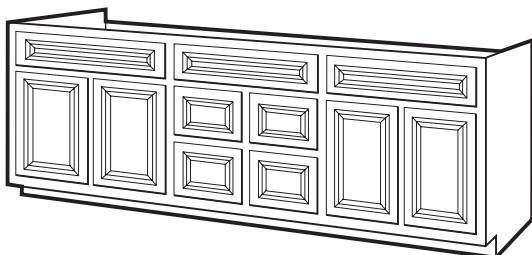

Titan Maple Vanities - 4 Doors with 4 Center Drawers 34" Height

Item Number	Description
541-1349	TMG-7221D-34 - 72" x 21" x 34" 4 Doors with 4 Center Drawers