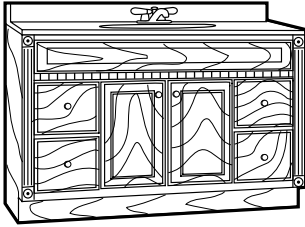

Classical Deluxe Light Oak Linen Cabinets

Item Number	Description
006-317	CD-781818 - 78" H x 18" W x 18" D - 3 Door
541-0501	CD-781821 - 78" H x 18" W x 21" D - 3 Door

Vanities, Marble Tops, Cabinets & Bath Accessories