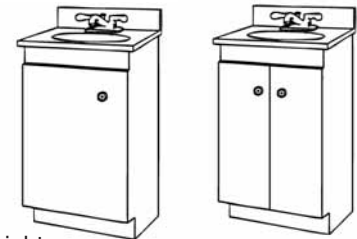

PROMO SERIES MEDICINE CABINETS - OAK PRINT & WHITE PRINT

The Southwest Series features a sturdy high-density particle board frame. The cabinet and shelves have a vinyl overlay finish rather than the typical paper for durability. An extra thick, high-quality mirror completes the package. Ships completely assembled.

ORDER QUANTITY	COMPUTER NUMBER	TBA PART NUMBER	DESCRIPTION
	121-0139	SW2424-O	24" x 24" Oak Print Triview
	005-612	SW3030-O	30" x 30" Oak Print Triview
	005-613	SW3630-O	36" x 30" Oak Print Triview
	006-127	SW4830-O	48" x 30" Oak Print Triview
	121-0140	SW2424-W	24" x 24" White Print Triview
	005-615	SW3030-W	30" x 30" White Print Triview
	005-616	SW3630-W	36" x 30" White Print Triview
	006-126	SW4830-W	48" x 30" White Print Triview