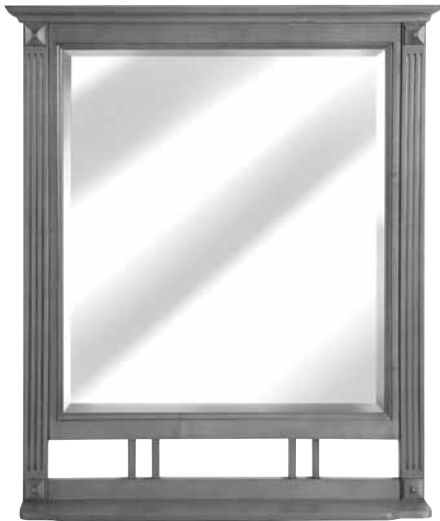

All Wood Construction

Unique Clip Assembly System – A TBA Exclusive

Black finished Knobs and Hinges

Doors and Drawers etched in black

Deluxe Drawer Guides