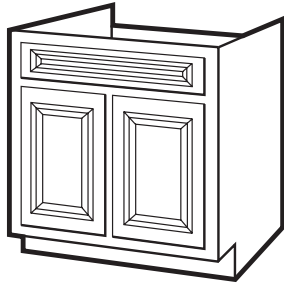

LIBERTY

All Wood Ready to Assemble

CABINETS

**NEW TITAN
MAPLE!**

**NEW
IMPERIAL
GLAZED
MAPLE**

Vanities, Marble Tops, Cabinets & Bath Accessories

Titan Maple Vanities - 2 Doors 34" Height

Item Number	Description
541-1340	TMG-2421-34 - 24" x 21" x 34" 2 Door
541-1342	TMG-3021-34 - 30" x 21" x 34" 2 Door
541-1344	TMG-3621-34 - 36" x 21" x 34" 2 Door