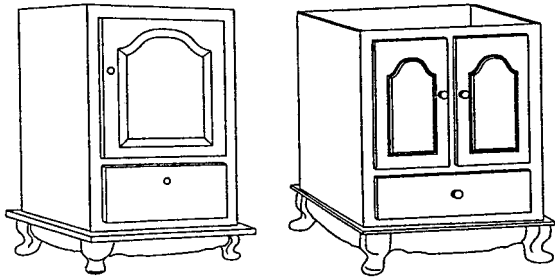

Sahara Vanities - 30" Height

Item Number	Description
541-0158	SH-1816-11BD - Sahara Oak - 18" x 16" x 30" 1 Door, 1 Bottom Drawer
006-794	SH-2418-21BD - Sahara Oak - 24" x 18" x 30" 2 Door, 1 Bottom Drawer
006-795	SH-3018-21BD - Sahara Oak - 30" x 18" x 30" 2 Door, 1 Bottom Drawer
006-796	SH-3618-22BD - Sahara Oak - 36" x 18" x 30" 2 Door, 2 Bottom Drawer
006-797	SH-4818-43BD - Sahara Oak - 48" x 18" x 30" 4 Door, 3 Bottom Drawer
541-0420	SH-6021-44BD - Sahara Oak - 60" x 21" 4 Door, 4 Bottom Drawer
541-0159	SH-1816-11BD-WH - Sahara White - 18" x 16" x 30" 1 Door, 1 Bottom Drawer
006-799	SH-2418-21BD-WH - Sahara White - 24" x 18" x 30" 2 Door, 1 Bottom Drawer
006-800	SH-3018-21BD-WH - Sahara White - 30" x 18" x 30" 2 Door, 1 Bottom Drawer
006-801	SH-3618-22BD-WH - Sahara White - 36" x 18" x 30" 2 Door, 2 Bottom Drawer
006-802	SH-4818-43BD-WH - Sahara White - 48" x 18" x 30" 4 Door, 3 Bottom Drawer
551-0421	SH-6021-44BD-WH - Sahara White - 60" x 21" x 30" 4 Door, 4 Bottom Drawer