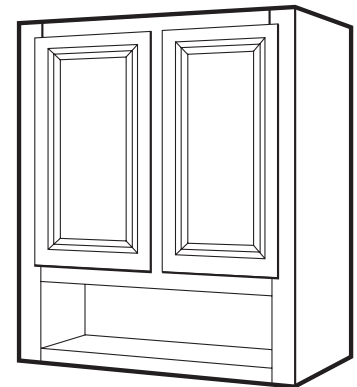

Titan Maple Overjohn

Item Number	Description
541-1364	TMG-OJ2130 - Overjohn 21" x 7" x 30" 2 Doors