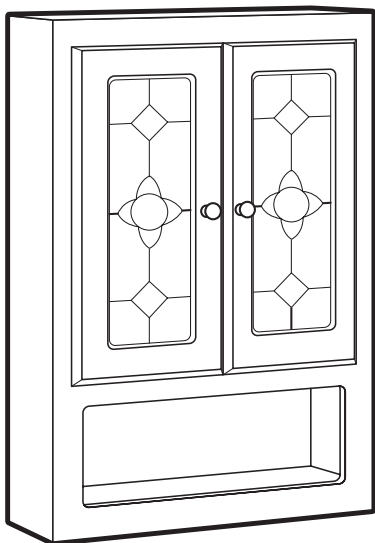

Overjohn Rose Glass Door

Item Number	Description
541-1434	TMS-OJ-210306 - 21W" x 7D" x 30"H