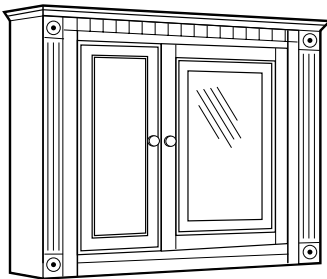

Classical Deluxe Light Oak Medicine Cabinets

Item Number	Description
006-063	CD-M2430 - 24" x 30" x 5" - 2 Door
006-064	CD-T3030 - 30" x 30" x 5" - 3 Door
006-065	CD-T3630 - 36" x 30" x 5" - 3 Door
006-066	CD-T4830 - 48" x 30" x 5" - 3 Door

Classical Deluxe Light Oak Medicine Cabinets - Two Door

Item Number	Description
006-072	CD-M3027 - 30" x 6" x 27" - 2 Door

Classical Deluxe Light Oak Overjohns

Item Number	Description
006-071	CD-OJ2130 - 21" x 7" x 30" - 2 Door