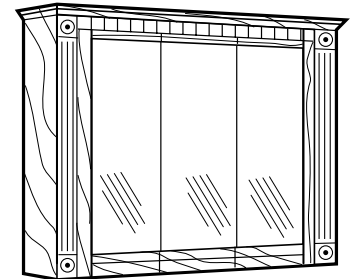

Classical Deluxe Light Oak Medicine Cabinets

Item Number	Description
006-063	CD-M2430 - 24" x 30" x 5" - 2 Door
006-064	CD-T3030 - 30" x 30" x 5" - 3 Door
006-065	CD-T3630 - 36" x 30" x 5" - 3 Door
006-066	CD-T4830 - 48" x 30" x 5" - 3 Door

Classical Deluxe Light Oak Medicine Cabinets - Two Door

Item Number	Description
006-072	CD-M3027 - 30" x 6" x 27" - 2 Door

Classical Deluxe Light Oak Overjohns

Item Number	Description
006-071	CD-OJ2130 - 21" x 7" x 30" - 2 Door