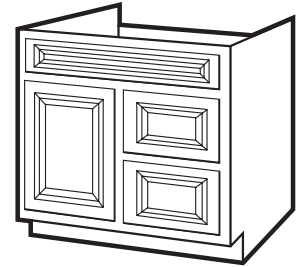

Titan Maple Vanities - 2 Doors with Drawers 34" Height

Item Number	Description
541-1345	TMG-3621D-34 - 36" x 21" x 34" 2 Doors with Drawers
541-1346	TMG-4221D-34 - 42" x 21" x 34" 2 Doors with Drawers
541-1347	TMG-4821D-34 - 48" x 21" x 34" 2 Doors with Drawers
541-1348	TMG-6021D-34 - 60" x 21" x 34" 2 Doors with Drawers

Titan Maple Vanities Drawer Pack - 3 Drawers 34" Height

Item Number	Description
541-1350	TMG-VD123-21-34- Drawer Pack 12" x 21" x 34" - 3 Drawers
541-1351	TMG-VD153-21-34- Drawer Pack 15" x 21" x 34" - 3 Drawers
541-1352	TMG-VD183-21-34- Drawer Pack 18" x 21" x 34" - 3 Drawers
541-1353	TMG-VD213-21-34- Drawer Pack 21" x 21" x 34" - 3 Drawers