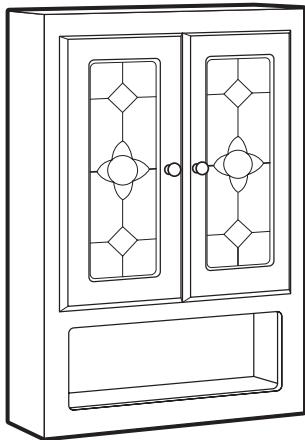

Sahara Overjohns

Item Number	Description
121-0380	SH-OJ2130G - Sahara Oak - 21" x 7" x 30" 2 Rose Doors Overjohn
121-0381	SH-OJ2130G-WH - Sahara White - 21" x 7" x 30" 2 Rose Doors Overjohn