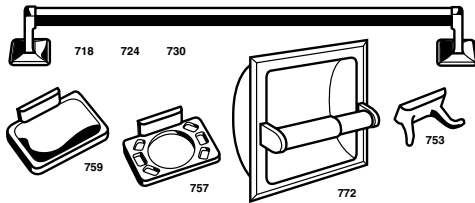

Accessories - Polished Brass

Item Number	Description
003-949	730-03-07 - Polished Brass 3/4" x 30" Towel Bar
003-953	772-03-07 - Polished Brass Recessed Paper Holder
003-954	702-03-07 - Polished Brass 5 - Piece Bath Set - Concealed Screws
003-219	202-03-05 - Polished Brass 5 - Piece Bath Set - Exposed Screws

Accessories - Antique Bronze

Item Number	Description
003-955	718-47-07 - Antique Bronze 3/4" x 18" Towel Bar
003-956	724-47-07 - Antique Bronze 3/4" x 24" Towel Bar
003-957	730-47-07 - Antique Bronze 3/4" x 30" Towel Bar
003-959	753-47-07 - Antique Bronze Double Robe Hook
003-961	757-47-07 - Antique Bronze Tumbler & Toothbrush Holder
003-962	759-47-07 - Antique Bronze Soap Dish
003-964	772-47-07 - Antique Bronze Recessed Paper Holder