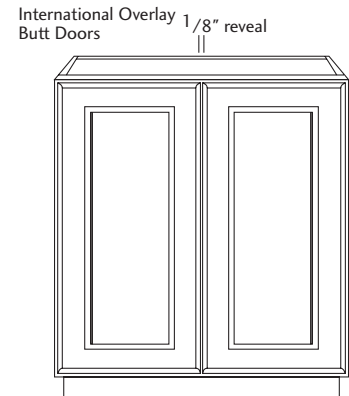

Drawers	Overlay	Reveal
Top	9/16"	15/16"
Bottom	7/16"	9/16"
Sides	1 1/4"	1/4"