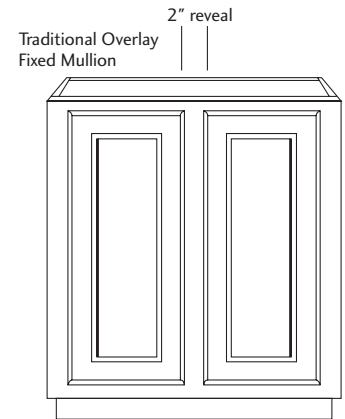

REVEAL & OVERLAY: WALL AND BASE CABINETS

The overlay is how much the door overlays the face frame when the door/drawer is in a closed position.

The reveal is how much of the face frame shows when the door/drawer is in a closed position.

TRADITIONAL (PARTIAL) 1/2" OVERLAY

Doors	Overlay	Reveal
Top	1/2"	1"
Bottom	1/2"	1"
Sides	1/2"	1"

Drawers	Overlay	Reveal
Top	7/16"	1 1/16"
Bottom	5/16"	11/16"
Sides	1/2"	1"

INTERNATIONAL (FULL) OVERLAY

Doors	Overlay	Reveal
Top	1/2"	1"
Bottom	1 1/4"	1/4"
Sides	1 1/4"	1/4"