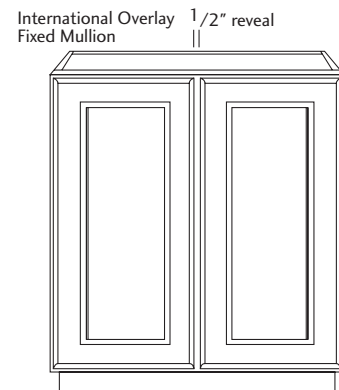

Drawers	Overlay	Reveal
Top	9/16"	15/16"
Bottom	7/16"	9/16"
Sides	1 1/4"	1/4"