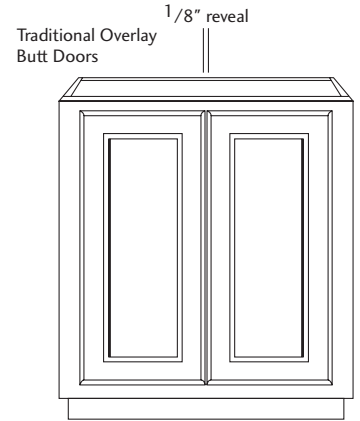

REVEAL & OVERLAY: WALL AND BASE CABINETS

The overlay is how much the door overlays the face frame when the door/drawer is in a closed position.

The reveal is how much of the face frame shows when the door/drawer is in a closed position.

TRADITIONAL (PARTIAL) 1/2" OVERLAY

Doors	Overlay	Reveal
Top	1/2"	1"
Bottom	1/2"	1"
Sides	1/2"	1"

Drawers	Overlay	Reveal
Top	7/16"	1 1/16"
Bottom	5/16"	11/16"
Sides	1/2"	1"

INTERNATIONAL (FULL) OVERLAY

Doors	Overlay	Reveal
Top	1/2"	1"
Bottom	1 1/4"	1/4"
Sides	1 1/4"	1/4"