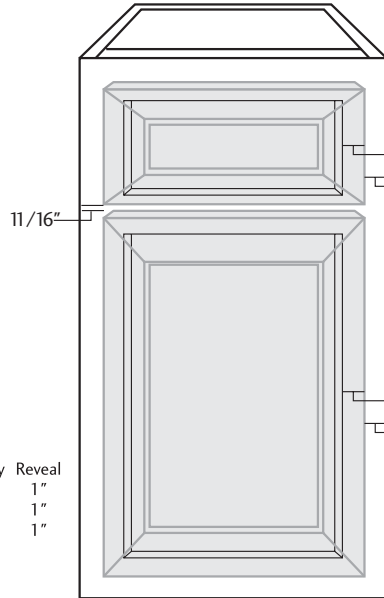

REVEAL & OVERLAY: WALL AND BASE CABINETS

The overlay is how much the door overlays the face frame when the door/drawer is in a closed position.

The reveal is how much of the face frame shows when the door/drawer is in a closed position.

TRADITIONAL (PARTIAL) 1/2" OVERLAY

Doors	Overlay	Reveal
Top	1/2"	1"
Bottom	1/2"	1"
Sides	1/2"	1"

Drawers	Overlay	Reveal
Top	7/16"	1 1/16"
Bottom	5/16"	11/16"
Sides	1/2"	1"

INTERNATIONAL (FULL) OVERLAY

Doors	Overlay	Reveal
Top	1/2"	1"
Bottom	1 1/4"	1/4"
Sides	1 1/4"	1/4"