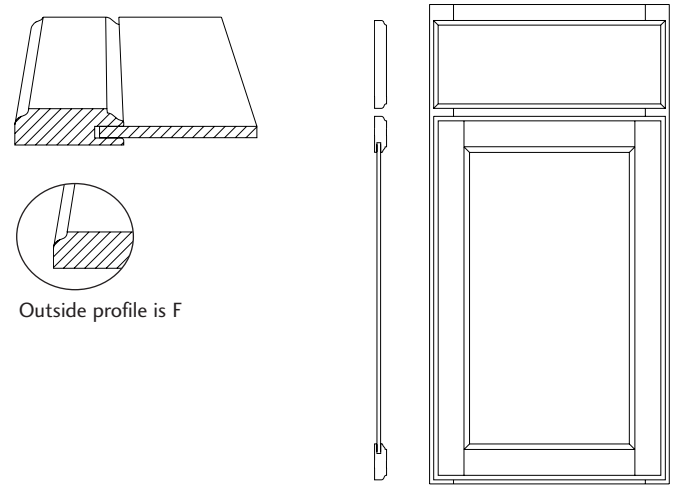

STRATFORD

Frame: 3/4" thick square 2 1/4" frame
Center Panel: 1/4" veneered

Specie	Maple	White Oak
Price Column	2	1
Overlay	International	
Outside Profile	F	
Hinge	Concealed	
Options	Is it available?	
5-Piece Header	No	
Regent Profile	No	
Decorator Edge	Yes	page 55
Furniture Pegs	Yes	page 56
Finger Routes	No	
Bevel Pulls	No	
Insert Doors	Yes	Block 12000
Mullion Doors	Yes	Block 12030
Thornton Insert Door	Yes	Block 12008
Veg Storage Drawer	Yes	Block 12044
Radius Doors	No	
Wall Cabinets	Yes	
Base Cabinets	Yes	
Tall Cabinets	Yes	
Vanity Cabinets	Yes	

NOTES/CAUTIONS

1. Glaze may not be as noticeable on this door style.
2. Door and drawer hardware required.
3. Veneer center panel may have color variation from solid wood frame.

Full Access for International door styles

A cabinet that is 24" to 36" wide can be manufactured without the face frame center mullion. To order, prefix the cabinet nomenclature with a **2**. Styling will be butt doors. This is a no-charge option.