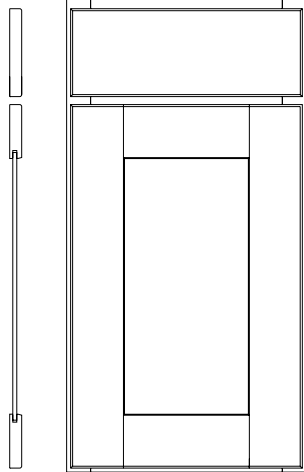

MILAN

Frame: 3/4" thick square 3 3/8" frame
Center Panel: 1/4" veneered

Specie	Cherry	Maple	Hickory	White Oak
Price Column	6	5	5	4
Overlay	International			
Outside Profile	L			
Hinge	Concealed			
Options	Is it available?			
5-Piece Header	No			
Regent Profile	No			
Decorator Edge	Yes		page 55	
Furniture Pegs	Yes		page 56	
Finger Routes	No			
Bevel Pulls	No			
Insert Doors	Yes		Block 12000	
Mullion Doors	Yes		Block 12030	
Thornton Insert Door	Yes		Block 12008	
Veg Storage Drawer	Yes		Block 12044	
Radius Doors	No			
Wall Cabinets	Yes			
Base Cabinets	Yes			
Tall Cabinets	Yes			
Vanity Cabinets	Yes			

NOTES/CAUTIONS

1. Glaze may not be noticeable on this door style.
2. Door and drawer hardware required.
3. Veneer center panel may have color variation from solid wood frame.