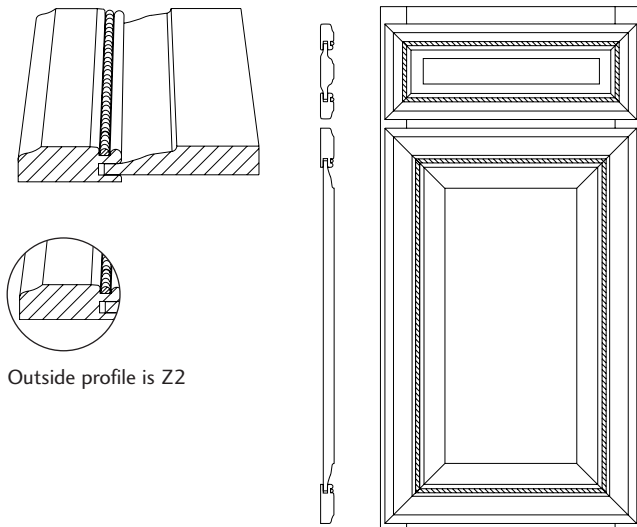

AUGUSTA *New!*

Outside profile is Z2

Frame: 3/4" thick mitered 2 1/4" frame
Center Panel: 5/8" solid wood

Specie	Cherry	Hickory	Maple	White Oak
Price Column	13	10	12	7
Overlay	International			
Outside Profile	Z2			
Hinge	Concealed			
Options	Is it available?			
5-Piece Header	Standard			
Regent Profile	No			
Decorator Edge	Yes			
Furniture Pegs	No			
Finger Routes	No			
Bevel Pulls	No			
Insert Doors	Yes		Block 12000	
Mullion Doors	Yes		Block 12030	
Thornton Insert Door	No			
Veg Storage Drawer	Yes		Block 12044 Built with Lancaster style header	
Radius Doors	No			
Wall Cabinets	Yes			
Base Cabinets	Yes			
Tall Cabinets	Yes			
Vanity Cabinets	Yes			

NOTES/CAUTIONS

1. 5-piece header only available on openings of 4.5" or greater.
2. Door and drawer hardware required.