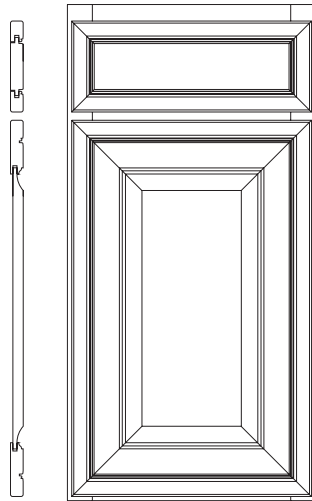

VERONA

Outside profile is L

Frame: 3/4" thick mitered 3-1/4" frame
Center panel: 5/8" solid wood

Species	Cherry	Hickory	Maple	White Oak
Price Columns	13	10	12	7
Overlay	International (full)			
Outside Profile	L			
Hinge	Concealed			
Options	Is it available?			
5-Piece Header	Standard			
Regent Profile	No			
Decorator Edge	No			
Furniture Pegs	No			
Finger Routes	No			
Bevel Pulls	No			
Insert Doors	Yes		Block 12000	
Mullion Doors	Yes		Block 12030	
Thornton Insert Door	No			
Veg Storage Drawer	Yes		Block 12044	
	Built with Lancaster style header			
Radius Doors	No			
Wall Cabinets	Yes			
Base Cabinets	Yes			
Tall Cabinets	Yes			
Vanity Cabinets	Yes			