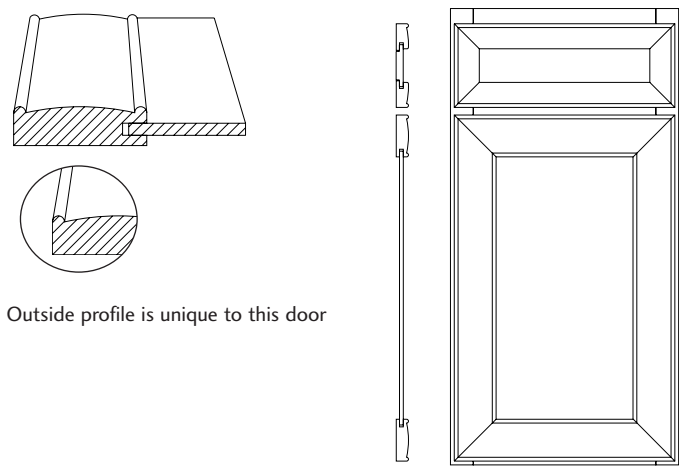

PRINCETON

Outside profile is unique to this door

Frame: 3/4" thick mitered 2-3/4" frame
Center Panel: 1/4" veneered

Specie	Cherry	Maple	Hickory	White Oak
Price Column	9	8	7	4
Overlay	International			
Outside Profile	Unique			
Hinge	Concealed			
Options	Is it available?			
5-Piece Header	Standard			
Regent Profile	No			
Decorator Edge	No			
Furniture Pegs	No			
Finger Routes	No			
Bevel Pulls	No			
Insert Doors	Yes			Block 12000
Mullion Doors	Yes			Block 12030
Thornton Insert Door	No			
Veg Storage Drawer	Yes			Block 12044
	Built with Lancaster style header			
Radius Doors	No			
Wall Cabinets	Yes			
Base Cabinets	Yes			
Tall Cabinets	Yes			
Vanity Cabinets	Yes			

NOTES/CAUTIONS

1. 5-piece header will be used on openings of 4.5" or greater.
2. Door and drawer hardware required.
3. Veneer center panel may have color variation from solid wood frame.

Full Access for International door styles

A cabinet that is 24" to 36" wide can be manufactured without the face frame center mullion. To order, prefix the cabinet nomenclature with a **2**. Styling will be butt doors. This is a no-charge option.