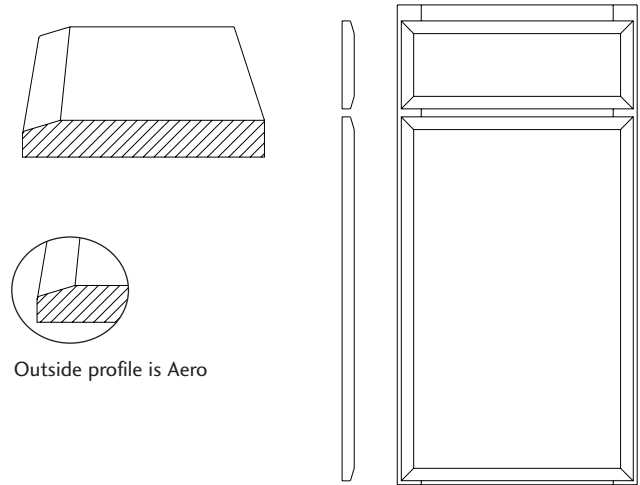

AERO

Outside profile is Aero

Frame: 3/4" solid wood door and drawer front

Specie	Cherry	Maple	
Price Column	7	6	
Overlay	International		
Outside Profile	Aero		
Hinge	Concealed		

Options	Is it available?
5-Piece Header	No
Regent Profile	No
Decorator Edge	No
Furniture Pegs	No
Finger Routes	No
Bevel Pulls	No
Insert Doors	Yes Block 12000
Mullion Doors	Yes Block 12030
Thornton Insert Door	No
Veg Storage Drawer	Yes Block 12044
Radius Doors	No
Wall Cabinets	Yes
Base Cabinets	Yes
Tall Cabinets	Yes
Vanity Cabinets	Yes

NOTES/CAUTIONS

1. CAUTION: Door may expand in humid climates. See page 9 of Policies & Procedures: Climate Considerations.
2. Certain cherry finishes are not available.
3. Door and drawer hardware required.
4. Glaze may not be as noticeable on this door style.

Full Access for International door styles

A cabinet that is 24" to 36" wide can be manufactured without the face frame center mullion. To order, prefix the cabinet nomenclature with a **2**. Styling will be butt doors. This is a no-charge option.