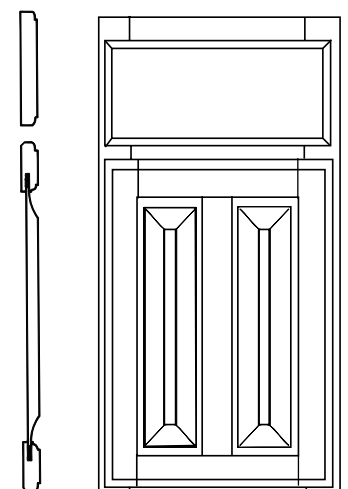

PORTLAND

Outside profile is Decorator

Frame: 3/4" thick square 2 1/4" frame

Center Panel: 5/8" solid wood center panel and a center divider on all cabinets 15" wide or wider, and on double door cabinets that are 30" wide or wider.

Specie	Cherry	Maple	
Price Column	13	12	
Overlay	International		
Outside Profile	Decorator		
Hinge	Concealed		
Options	Is it available?		
5-Piece Header	No		
Regent Profile	No		
Decorator Edge	Standard		
Furniture Pegs	Yes - Single peg option only		page 56
Finger Routes	No		
Bevel Pulls	No		
Insert Doors	Yes		Block 12000
Mullion Doors	Yes		Block 12030
Thornton Insert Door	Yes		Block 12008
Veg Storage Drawer	Yes		Block 12044
Radius Doors	No		
Wall Cabinets	Yes		
Base Cabinets	Yes		
Tall Cabinets	Yes		
Vanity Cabinets	Yes		

NOTES/CAUTIONS

1. Door and drawer hardware required.

Full Access for International door styles

A cabinet that is 24" to 36" wide can be manufactured without the face frame center mullion. To order, prefix the cabinet nomenclature with a **2**. Styling will be butt doors. This is a no-charge option.