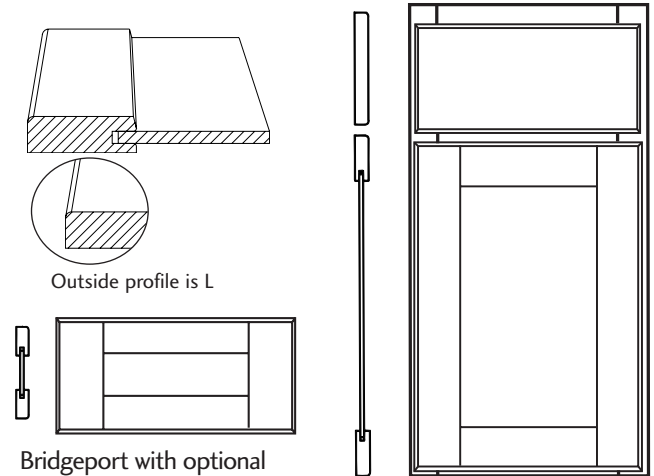

Full Access for International door styles

A cabinet that is 24" to 36" wide can be manufactured without the face frame center mullion. To order, prefix the cabinet nomenclature with a **2**. Styling will be butt doors. This is a no-charge option.

AUGUSTA *New!*

Outside profile is Z2

Frame: 3/4" thick mitered 2 1/4" frame
Center Panel: 5/8" solid wood

Specie	Cherry	Hickory	Maple	White Oak
Price Column	13	10	12	7
Overlay	International			
Outside Profile	Z2			
Hinge	Concealed			
Options	Is it available?			
5-Piece Header	Standard			
Regent Profile	No			
Decorator Edge	Yes			
Furniture Pegs	No			
Finger Routes	No			
Bevel Pulls	No			
Insert Doors	Yes		Block 12000	
Mullion Doors	Yes		Block 12030	
Thornton Insert Door	No			
Veg Storage Drawer	Yes		Block 12044 Built with Lancaster style header	
Radius Doors	No			
Wall Cabinets	Yes			
Base Cabinets	Yes			
Tall Cabinets	Yes			
Vanity Cabinets	Yes			

NOTES/CAUTIONS

1. 5-piece header only available on openings of 4.5" or greater.
2. Door and drawer hardware required.

BRIDGEPORT

Outside profile is L

Bridgeport with optional
5-piece header

Frame: 3/4" thick square 2 1/4" frame
Center Panel: 1/4" veneered