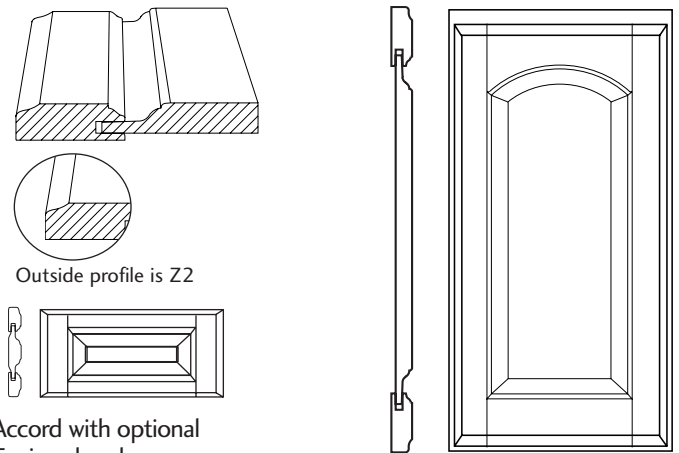

GEORGETOWN

Outside profile is Z2

Accord with optional 5-piece header

Frame: 3/4" thick square 2 1/4" frame

Center Panel: 5/8" solid wood

Specie	Alder	Cherry	Maple	Hickory	White Oak
Price Column	*	10	9	8	4
Specie	Rustic Alder	Rustic Cherry	Rustic Hickory		
Price Column	*	10 (+6%)	8 (+6%)		

* price column will be announced

Overlay	International		
Outside Profile	Z2		
Hinge	Concealed		
Options	Is it available?		
5-Piece Header	Yes	$84 per drawer front	page 54
Regent Profile	Yes	$24 per drawer front on Collection, N/C on Custom	page 54
Decorator Edge	Yes	page 55	
Furniture Pegs	Yes	page 56	
Finger Routes	No		
Bevel Pulls	No		
Insert Doors	Yes	Block 12000	
Mullion Doors	Yes	Block 12030	
Thornton Insert Door	Yes	Block 12008	
Veg Storage Drawer	Yes	Block 12044	
Radius Doors	Yes		
Wall Cabinets	Yes		
Base Cabinets	Accord		
Tall Cabinets	Upper doors - Yes Lower doors will be Accord		
Vanity Cabinets	Yes		

NOTES/CAUTIONS

1. 5-piece header only available on openings of 4.5" or greater.
2. Glaze may not be noticeable on this door style.
3. Door and drawer hardware required.
4. Upper and lowers doors will be Georgetown when a vanity cabinet is 31 1/2" or taller. In vanity cabinets less than 31 1/2", the lower doors will be Accord.

Full Access for International door styles

A cabinet that is 24" to 36" wide can be manufactured without the face frame center mullion. To order, prefix the cabinet nomenclature with a **2**. Styling will be butt doors. This is a no-charge option.