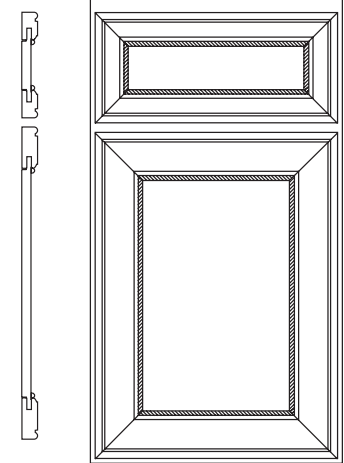

WINDHAM

Frame: 7/8" thick mitered 2 1/4" frame
Center Panel: 7/16" veneered center panel with 1/8" rope pinned on the center panel

Species	Cherry	Maple
Price Column	12	11
Overlay	International	
Outside Profile	UNIQUE	
Hinge	Concealed	
Options	Is it available?	
5-Piece Header	Standard	
Regent Profile	No	
Decorator Edge	No	
Furniture Pegs	No	
Finger Routes	No	
Bevel Pulls	No	
Insert Doors	Yes	Block 12000
Mullion Doors	Yes	Block 12030
Thornton Insert Door	No	
Veg Storage Drawer	Yes	Block 12044
	Built with Lancaster style header	
Radius Doors	No	
Wall Cabinets	Yes	
Base Cabinets	Yes	
Tall Cabinets	Yes	
Vanity Cabinets	Yes	

NOTES/CAUTIONS

1. 5-piece header will be used on openings of 4.5" or greater.
2. Door and drawer hardware required.
3. Veneer center panel may have color variation from solid wood frame.
4. When this door is modified as an Insert Door or Mullion Door, the rope trim is omitted.

Full Access for International door styles

A cabinet that is 24" to 36" wide can be manufactured without the face frame center mullion. To order, prefix the cabinet nomenclature with a **2**. Styling will be butt doors. This is a no-charge option.