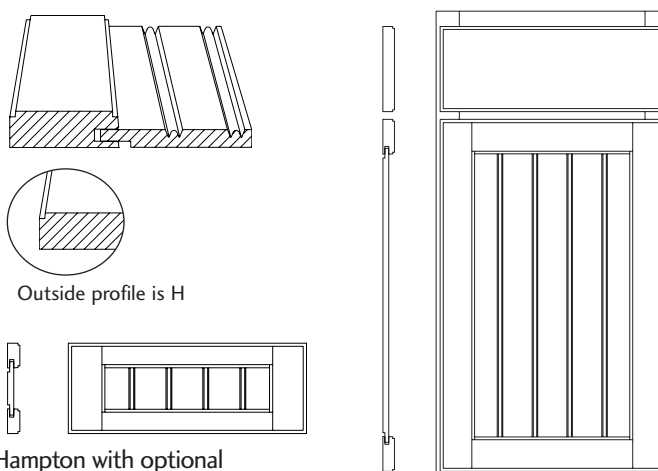

Full Access for International door styles

A cabinet that is 24" to 36" wide can be manufactured without the face frame center mullion. To order, prefix the cabinet nomenclature with a **2**. Styling will be butt doors. This is a no-charge option.

GLENDALE

Outside profile is Aero

Frame: 7/8" thick mitered 2 3/4" frame
Center Panel: 7/8" solid wood

Specie	Cherry	Maple	
Price Column	12	11	
Overlay	International		
Outside Profile	Aero		
Hinge	Concealed		
Options	Is it available?		
5-Piece Header	Standard		
Regent Profile	No		
Decorator Edge	No		
Furniture Pegs	No		
Finger Routes	No		
Bevel Pulls	No		
Insert Doors	Yes		Block 12000
Mullion Doors	Yes		Block 12030
Thornton Insert Door	No		
Veg Storage Drawer	Yes		Block 12044
	Built with Lancaster style header		
Radius Doors	No		
Wall Cabinets	Yes		
Base Cabinets	Yes		
Tall Cabinets	Yes		
Vanity Cabinets	Yes		

NOTES/CAUTIONS

1. 5-piece header only available on openings of 4.5" or greater.
2. Door and drawer hardware required.
3. Doors on cabinets SCW21, SBC33FS, LSB33 and SLSB33 will be flat panel.

HAMPTON

Outside profile is H