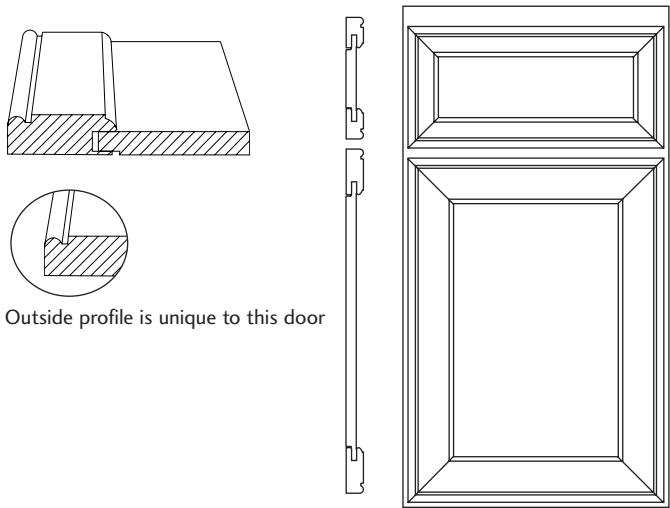

WINDSOR

Outside profile is unique to this door

Frame: 7/8" thick mitered 2 1/4" frame
Center Panel: 7/16" veneered

Specie	Cherry	Maple	
Price Column	10	9	
Overlay	International		
Outside Profile	UNIQUE		
Hinge	Concealed		
Options	Is it available?		
5-Piece Header	Standard		
Regent Profile	No		
Decorator Edge	No		
Furniture Pegs	No		
Finger Routes	No		
Bevel Pulls	No		
Insert Doors	Yes		Block 12000
Mullion Doors	Yes		Block 12030
Thornton Insert Door	No		
Veg Storage Drawer	Yes		Block 12044 Built with Lancaster style header
Radius Doors	No		
Wall Cabinets	Yes		
Base Cabinets	Yes		
Tall Cabinets	Yes		
Vanity Cabinets	Yes		

NOTES/CAUTIONS

1. 5-piece header will be used on openings of 4.5" or greater.
2. Door and drawer hardware required.
3. Veneer center panel may have color variation from solid wood frame.