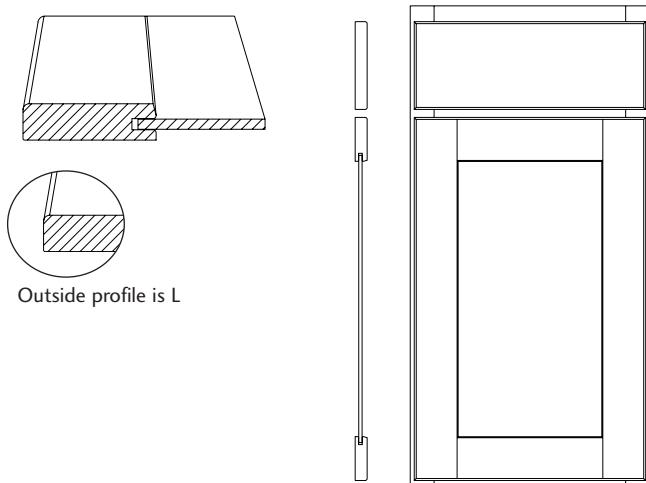

FARMINGTON

Outside profile is L

Frame: 3/4" thick square 2 3/4" frame

Center Panel: 1/4" veneered

Center Panel in Alder: The flat panel is a solid 3/8" reversed panel to allow the rustic characteristics of alder to show, and to gain color consistency among the stiles, rails and center panels.

Specie	Alder	Qtr. Sawn Red Oak	Rustic Alder
Price Column	8	7	8
Overlay	International		
Outside Profile	L		
Hinge	Concealed		
Options	Is it available?		
5-Piece Header	No		
Regent Profile	No		
Decorator Edge	Yes	page 55	
Furniture Pegs	Yes	page 56	
Finger Routes	No		
Bevel Pulls	No		
Insert Doors	Yes	Block 12000	
Mullion Doors	Yes	Block 12030	
Thornton Insert Door	Yes	Block 12008	
Veg Storage Drawer	Yes	Block 12044	
Radius Doors	No		
Wall Cabinets	Yes		
Base Cabinets	Yes		
Tall Cabinets	Yes		
Vanity Cabinets	Yes		

NOTES/CAUTIONS

1. Door and drawer hardware required.
2. Veneer center panel may have color variation from solid wood frame.
3. See pages 84-85 of the HELPzone for information on Modifications and Accessories when used in a Quarter Sawn Oak or Alder order.