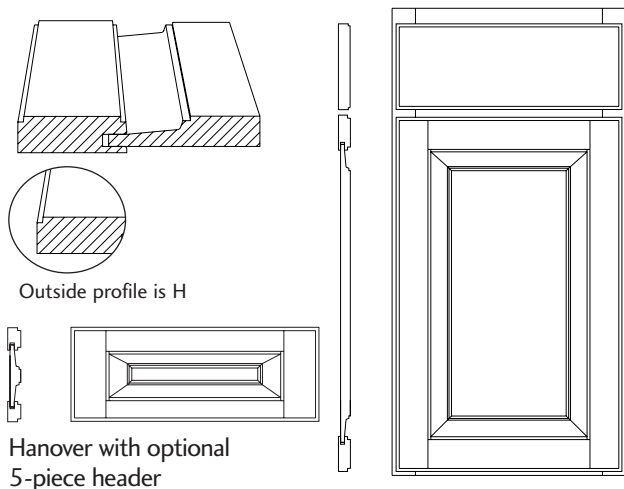

HANOVER

Outside profile is H

Hanover with optional 5-piece header

Frame: 3/4" thick square 2 1/4" frame
Center Panel: 5/8" solid wood

Specie	Alder	Cherry	Maple	Rustic Alder
Price Column	8	10	9	8
Overlay	International			
Outside Profile	H			
Hinge	Concealed			
Options	Is it available?			
5-Piece Header	Yes	$84 per drawer front		page 54
Regent Profile	No			
Decorator Edge	No			
Furniture Pegs	Yes	page 56		
Finger Routes	No			
Bevel Pulls	No			
Insert Doors	Yes	Block 12000		
Mullion Doors	Yes	Block 12030		
Thornton Insert Door	Yes	Block 12008		
Veg Storage Drawer	Yes	Block 12044		
Radius Doors	No			
Wall Cabinets	Yes			
Base Cabinets	Yes			
Tall Cabinets	Yes			
Vanity Cabinets	Yes			

NOTES/CAUTIONS

1. 5-piece header only available on openings of 4.5" or greater.
2. Certain decorative hardware will not work with the 5-piece header option.
3. Door and drawer hardware required.