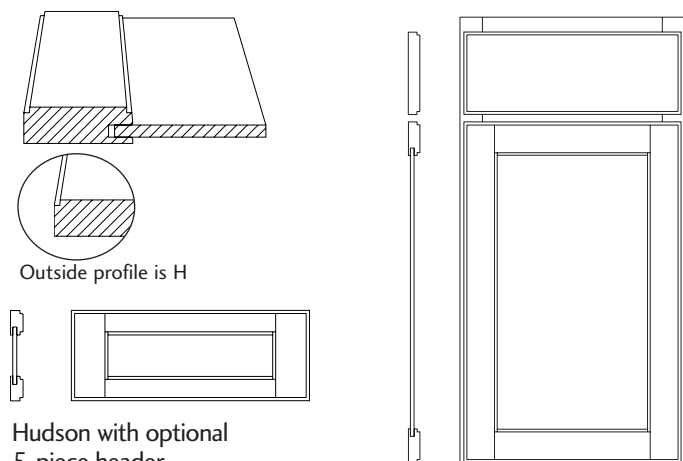

HUDSON

Hudson with optional 5-piece header

Frame: 3/4" thick square 2 1/4" frame

Center Panel: 1/4" veneered

Center Panel in Alder: The flat panel is a solid 3/8" reversed panel to allow the rustic characteristics of alder to show, and to gain color consistency among the stiles, rails and center panels.

Specie	Alder	Cherry	Maple	Hickory
Price Column	8	6	5	3
Specie	Rustic Alder	White Oak		
Price Column	8	2		
Overlay	International			
Outside Profile	H			
Hinge	Concealed			
Options	Is it available?			
5-Piece Header	Yes	$84 per drawer front		page 54
Regent Profile	No			
Decorator Edge	No			
Furniture Pegs	Yes	page 56		
Finger Routes	No			
Bevel Pulls	No			
Insert Doors	Yes	Block 12000		
Mullion Doors	Yes	Block 12030		
Thornton Insert Door	Yes	Block 12008		
Veg Storage Drawer	Yes	Block 12044		
Radius Doors	No			
Wall Cabinets	Yes			
Base Cabinets	Yes			
Tall Cabinets	Yes			
Vanity Cabinets	Yes			

NOTES/CAUTIONS

1. 5-piece header only available on openings of 4.5" or greater.
2. Door and drawer hardware required.
3. Veneer center panel may have color variation from solid wood frame.