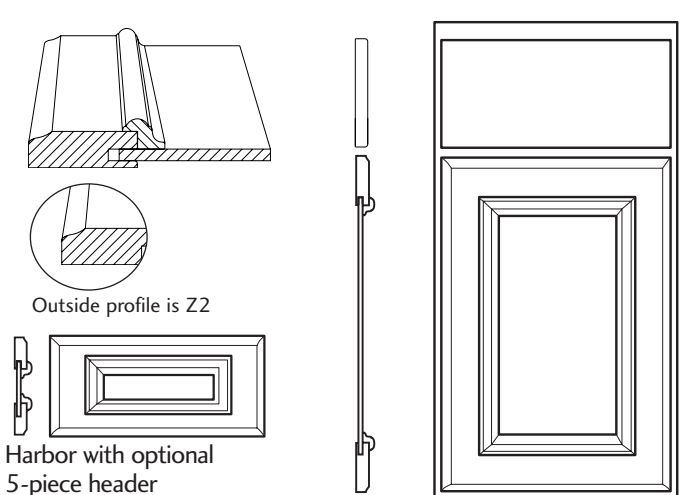

HANOVER

Outside profile is H

Hanover with optional 5-piece header

Frame: 3/4" thick square 2 1/4" frame
Center Panel: 5/8" solid wood

Specie	Alder	Cherry	Maple	Rustic Alder
Price Column	8	10	9	8
Overlay	International			
Outside Profile	H			
Hinge	Concealed			
Options	Is it available?			
5-Piece Header	Yes	\$84 per drawer front		page 54
Regent Profile	No			
Decorator Edge	No			
Furniture Pegs	Yes	page 56		
Finger Routes	No			
Bevel Pulls	No			
Insert Doors	Yes	Block 12000		
Mullion Doors	Yes	Block 12030		
Thornton Insert Door	Yes	Block 12008		
Veg Storage Drawer	Yes	Block 12044		
Radius Doors	No			
Wall Cabinets	Yes			
Base Cabinets	Yes			
Tall Cabinets	Yes			
Vanity Cabinets	Yes			

NOTES/CAUTIONS

1. 5-piece header only available on openings of 4.5" or greater.
2. Certain decorative hardware will not work with the 5-piece header option.
3. Door and drawer hardware required.

HARBOR

Outside profile is Z2