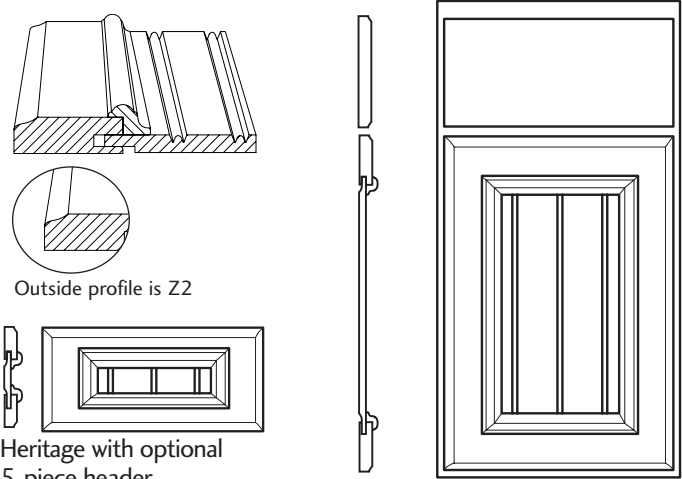

HERITAGE

Outside profile is Z2

Heritage with optional 5-piece header

Frame: 3/4" thick square 2 1/4" frame

Center Panel: 3/8" solid center panel trimmed with moulding

Specie	Cherry	Maple
Price Column	13	12
Overlay	International	
Outside Profile	Z2	
Hinge	Concealed	
Options	Is it available?	
5-Piece Header	Yes	$84 per drawer front page 54
Regent Profile	No	
Decorator Edge	Yes	page 55
Furniture Pegs	Yes	page 56
Finger Routes	No	
Bevel Pulls	No	
Insert Doors	Yes	Block 12000
Mullion Doors	Yes	Block 12030
Thornton Insert Door	Yes	Block 12008
Veg Storage Drawer	Yes	Block 12044
Radius Doors	No	
Wall Cabinets	Yes	
Base Cabinets	Yes	
Tall Cabinets	Yes	
Vanity Cabinets	Yes	

NOTES/CAUTIONS

1. 5-piece header only available on openings of 4.5" or greater.
2. Door and drawer hardware required.
3. Certain vanities are not available with the 5-piece header option.
4. Refer to HelpZone page 86 for information on drawer headers on cabinets greater than 24 inches wide.

Full Access for International door styles

A cabinet that is 24" to 36" wide can be manufactured without the face frame center mullion. To order, prefix the cabinet nomenclature with a **2**. Styling will be butt doors. This is a no-charge option.