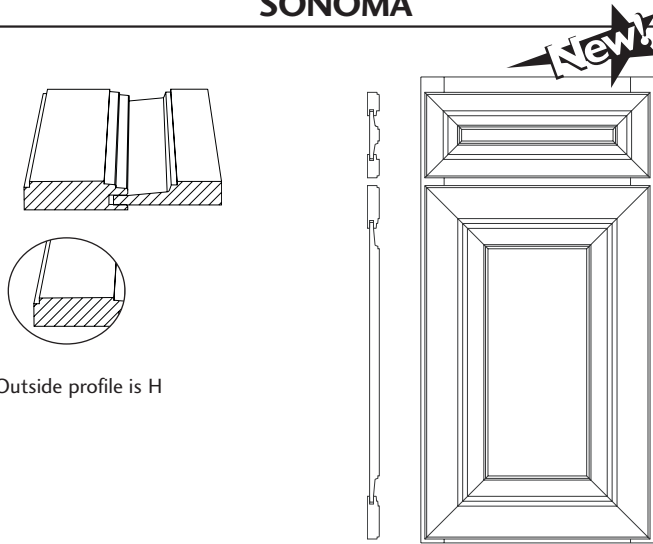

SONOMA

Frame: 3/4" thick mitered 2 3/4" frame
Center Panel: 5/8" solid wood

Specie	Cherry	Hickory	Maple	White Oak
Price Column	13	10	12	7
Overlay	International			
Outside Profile	H			
Hinge	Concealed			
Options	Is it available?			
5-Piece Header	Standard			
Regent Profile	No			
Decorator Edge	No			
Furniture Pegs	No			
Finger Routes	No			
Bevel Pulls	No			
Insert Doors	Yes		Block 12000	
Mullion Doors	Yes		Block 12030	
Thornton Insert Door	No			
Veg Storage Drawer	Yes		Block 12044	
	Built with Lancaster style header			
Radius Doors	No			
Wall Cabinets	Yes			
Base Cabinets	Yes			
Tall Cabinets	Yes			
Vanity Cabinets	Yes			

NOTES/CAUTIONS

1. 5-piece header only available on openings of 4.5" or greater.
2. Door and drawer hardware required.
3. Doors on cabinets SCW21, SBC33FS, LSB33 and SLSB33 will be flat panel.