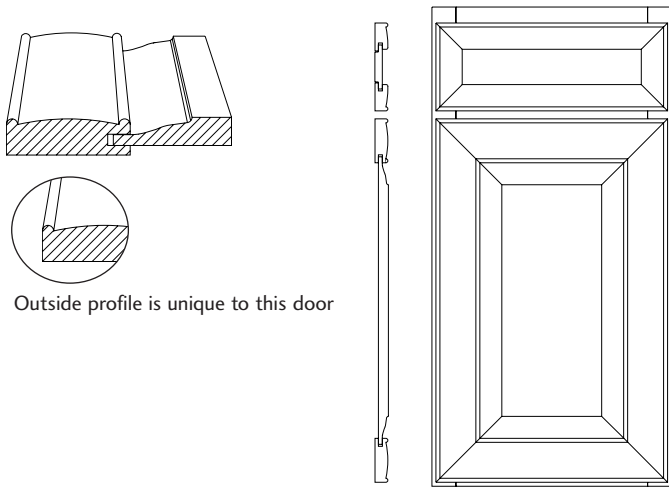

PRESCOTT

Outside profile is unique to this door

Frame: 3/4" thick mitered 2 3/4" frame
Center Panel: 5/8" solid wood

Specie	Cherry	Maple	Hickory	White Oak
Price Column	10	9	8	5
Overlay	International			
Outside Profile	Unique			
Hinge	Concealed			
Options	Is it available?			
5-Piece Header	Standard			
Regent Profile	No			
Decorator Edge	No			
Furniture Pegs	No			
Finger Routes	No			
Bevel Pulls	No			
Insert Doors	Yes			Block 12000
Mullion Doors	Yes			Block 12030
Thornton Insert Door	No			
Veg Storage Drawer	Yes			Block 12044
	Built with Lancaster style header			
Radius Doors	No			
Wall Cabinets	Yes			
Base Cabinets	Yes			
Tall Cabinets	Yes			
Vanity Cabinets	Yes			

NOTES/CAUTIONS

1. 5-piece header will be used on openings of 4.5" or greater.
2. Door and drawer hardware required.
3. Doors on cabinets SCW21, SBC33FS, LSB33 and SLSB33 will be flat panel.