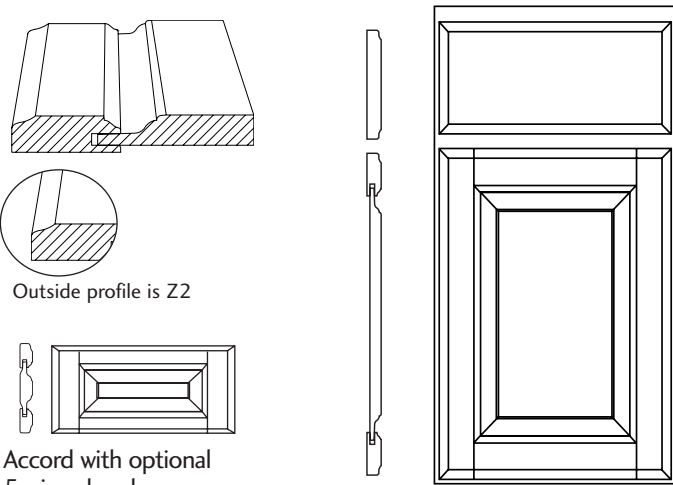

ACCORD

Outside profile is Z2

Accord with optional 5-piece header

Frame: 3/4" thick square 2 1/4" frame

Center Panel: 5/8" solid wood

Specie	Alder	Cherry	Maple	Hickory	White Oak
Price Column	*	10	9	8	4
Specie	Rustic Alder	Rustic Cherry	Rustic Hickory		
Price Column	*	10 (+6%)	8 (+6%)		

* price column will be announced

Overlay	International
Outside Profile	Z2
Hinge	Concealed
Options	Is it available?
5-Piece Header	Yes \$84 per drawer front page 54
Regent Profile	Yes \$24 per drawer front on Collection, N/C on Custom page 54
Decorator Edge	Yes page 55
Furniture Pegs	Yes page 56
Finger Routes	No
Bevel Pulls	No
Insert Doors	Yes Block 12000
Mullion Doors	Yes Block 12030
Thornton Insert Door	Yes Block 12008
Veg Storage Drawer	Yes Block 12044
Radius Doors	Yes
Wall Cabinets	Yes
Base Cabinets	Yes
Tall Cabinets	Yes
Vanity Cabinets	Yes