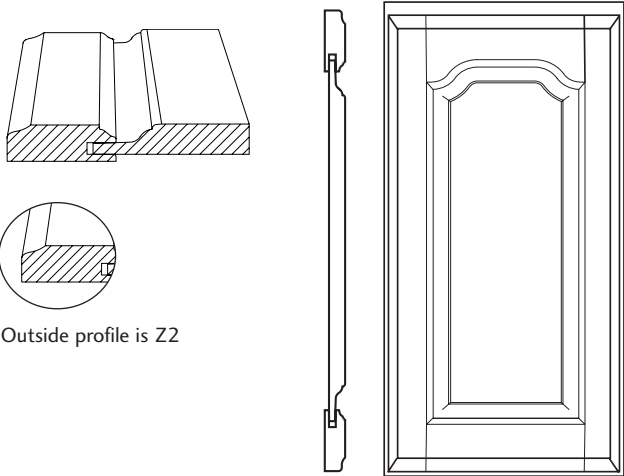

HARMONY

Outside profile is Z2

Frame: 3/4" thick square 2 1/4" frame

Center Panel: 5/8" solid wood

Specie	Cherry	Maple	Hickory	White Oak
Price Column	10	9	8	4
Overlay	International			
Outside Profile	Z2			
Hinge	Concealed			
Options	Is it available?			
5-Piece Header	Yes	$84 per drawer front		page 54
Regent Profile	Yes	$24 per drawer front on Collection, N/C on Custom		page 54
Decorator Edge	Yes	page 55		
Furniture Pegs	Yes	page 56		
Finger Routes	No			
Bevel Pulls	No			
Insert Doors	Yes	Block 12000		
Mullion Doors	Yes	Block 12030		
Thornton Insert Door	Yes	Block 12008		
Veg Storage Drawer	Yes	Block 12044		
Radius Doors	Yes			
Wall Cabinets	Yes			
Base Cabinets	Accord			
Tall Cabinets	Upper doors - Yes Lower doors will be Accord			
Vanity Cabinets	Yes			

NOTES/CAUTIONS

1. 5-piece header only available on openings of 4.5" or greater.
2. Glaze may not be as noticeable on this door style.
3. Door and drawer hardware required.
4. Upper and lowers doors will be Harmony when a vanity cabinet is 31 1/2" or taller. In vanity cabinets less than 31 1/2", the lower doors will be Accord.