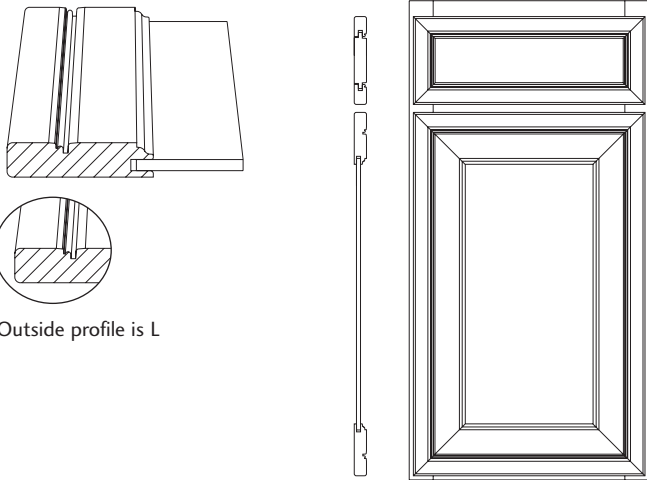

Outside profile is H

CALAIS

Outside profile is L

Frame: 3/4" thick mitered 3 1/4" frame
Center panel: 1/4" veneered

Species	Cherry	Hickory	Maple	White Oak
Price Columns	11	8	10	5
Overlay	International			
Outside Profile	L			
Hinge	Concealed			
Options	Is it available?			
5-Piece Header	Standard			
Regent Profile	No			
Decorator Edge	No			
Furniture Pegs	No			
Finger Routes	No			
Bevel Pulls	No			
Insert Doors	Yes		Block 12000	
Mullion Doors	Yes		Block 12030	
Thornton Insert Door	No			
Veg Storage Drawer	Yes		Block 12044	
	Built with Lancaster style header			
Radius Doors	No			
Wall Cabinets	Yes			
Base Cabinets	Yes			
Tall Cabinets	Yes			
Vanity Cabinets	Yes			

NOTES/CAUTIONS

1. 5-piece header only available on openings of 4.5" or greater
2. Door and drawer hardware required
3. Veneer center panel may have color variation from solid wood frame.