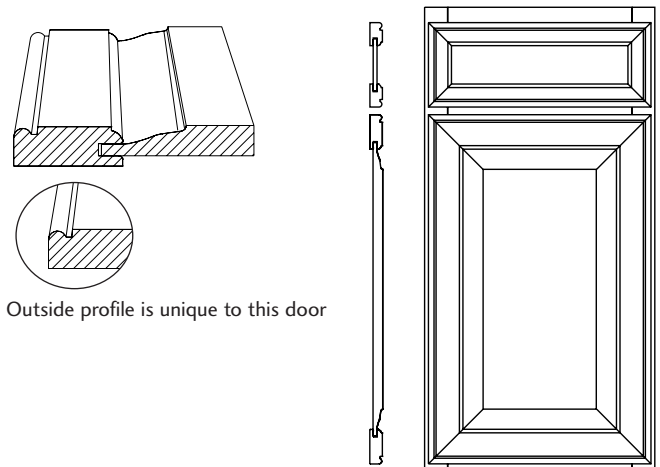

WOODFIELD

Outside profile is unique to this door

Frame: 7/8" thick mitered 2 1/4" frame
Center Panel: 5/8" solid wood

Specie	Cherry	Maple	
Price Column	12	11	
Overlay	International		
Outside Profile	UNIQUE		
Hinge	Concealed		
Options	Is it available?		
5-Piece Header	Standard		
Regent Profile	No		
Decorator Edge	No		
Furniture Pegs	No		
Finger Routes	No		
Bevel Pulls	No		
Insert Doors	Yes		Block 12000
Mullion Doors	Yes		Block 12030
Thornton Insert Door	No		
Veg Storage Drawer	Yes		Block 12044 Built with Lancaster style header
Radius Doors	No		
Wall Cabinets	Yes		
Base Cabinets	Yes		
Tall Cabinets	Yes		
Vanity Cabinets	Yes		

NOTES/CAUTIONS

1. 5-piece header will be used on openings of 4.5" or greater.
2. Door and drawer hardware required.

Full Access for International door styles

A cabinet that is 24" to 36" wide can be manufactured without the face frame center mullion. To order, prefix the cabinet nomenclature with a **2**. Styling will be butt doors. This is a no-charge option.