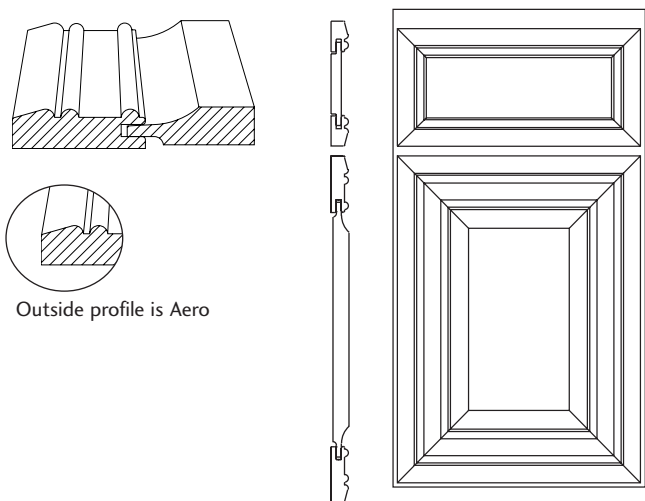

GLENDALE

Outside profile is Aero

Frame: 7/8" thick mitered 2 3/4" frame
Center Panel: 7/8" solid wood

Specie	Cherry	Maple	
Price Column	12	11	
Overlay	International		
Outside Profile	Aero		
Hinge	Concealed		
Options	Is it available?		
5-Piece Header	Standard		
Regent Profile	No		
Decorator Edge	No		
Furniture Pegs	No		
Finger Routes	No		
Bevel Pulls	No		
Insert Doors	Yes		Block 12000
Mullion Doors	Yes		Block 12030
Thornton Insert Door	No		
Veg Storage Drawer	Yes		Block 12044
	Built with Lancaster style header		
Radius Doors	No		
Wall Cabinets	Yes		
Base Cabinets	Yes		
Tall Cabinets	Yes		
Vanity Cabinets	Yes		

NOTES/CAUTIONS

1. 5-piece header only available on openings of 4.5" or greater.
2. Door and drawer hardware required.
3. Doors on cabinets SCW21, SBC33FS, LSB33 and SLSB33 will be flat panel.