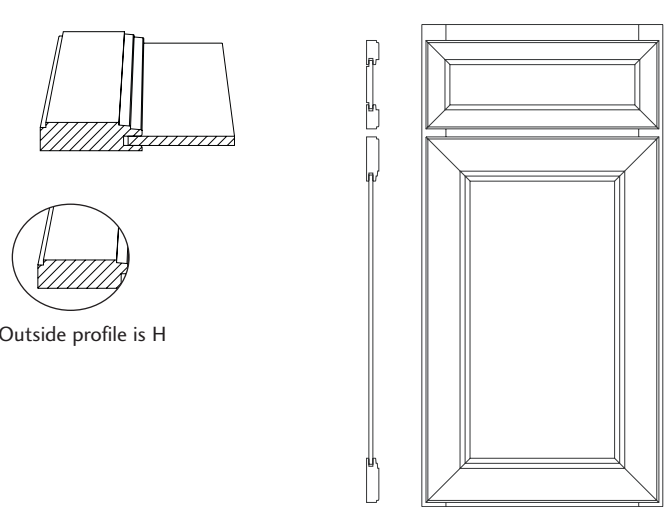

CORONA

Outside profile is H

Frame: 3/4" thick mitered 2 3/4" frame
Center Panel: 1/4" veneered

Species	Cherry	Hickory	Maple	White Oak
Price Columns	11	8	10	5
Overlay	International			
Outside Profile	H			
Hinge	Concealed			
Options	Is it available?			
5-Piece Header	Standard			
Regent Profile	No			
Decorator Edge	No			
Furniture Pegs	No			
Finger Routes	No			
Bevel Pulls	No			
Insert Doors	Yes		Block 12000	
Mullion Doors	Yes		Block 12030	
Thornton Insert Door	No			
Veg Storage Drawer	Yes		Block 12044	
	Built with Lancaster style header			
Radius Doors	No			
Wall Cabinets	Yes			
Base Cabinets	Yes			
Tall Cabinets	Yes			
Vanity Cabinets	Yes			

NOTES/CAUTIONS

1. 5-piece header only available on openings of 4.5" or greater.
2. Door and drawer hardware required.
3. Veneer center panel may have color variation from solid wood frame.

Full Access for International door styles

A cabinet that is 24" to 36" wide can be manufactured without the face frame center mullion. To order, prefix the cabinet nomenclature with a **2**. Styling will be butt doors. This is a no-charge option.