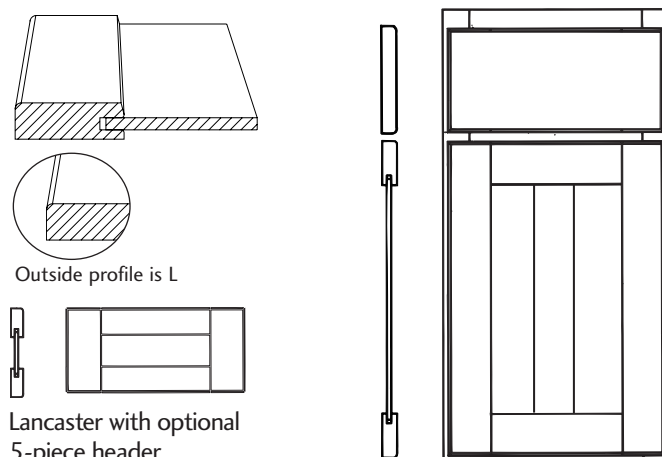

LANCASTER

Lancaster with optional 5-piece header

Frame: 3/4" thick square 2 1/4" frame

Center Panel: 1/4" veneered center panel and a center divider on all cabinets 15" wide or wider, and on double door cabinets that are 30" wide or wider.

Specie	Cherry	Maple	Hickory
Price Column	8	7	7
Overlay	International		
Outside Profile	L		
Hinge	Concealed		
Options	Is it available?		
5-Piece Header	Yes	$84 per drawer front page 54	
Regent Profile	No		
Decorator Edge	Yes	page 55	
Furniture Pegs	Yes - Single peg option only page 56		
Finger Routes	No		
Bevel Pulls	No		
Insert Doors	Yes	Block 12000	
Mullion Doors	Yes	Block 12030	
Thornton Insert Door	Yes	Block 12008	
Veg Storage Drawer	Yes	Block 12044	
Radius Doors	No		
Wall Cabinets	Yes		
Base Cabinets	Yes		
Tall Cabinets	Yes		
Vanity Cabinets	Yes		

NOTES/CAUTIONS

1. 5-piece header only available on openings of 4.5" or greater.
2. Door and drawer hardware required.
3. Veneer center panel may have color variation from solid wood frame.

Full Access for International door styles

A cabinet that is 24" to 36" wide can be manufactured without the face frame center mullion. To order, prefix the cabinet nomenclature with a **2**. Styling will be butt doors. This is a no-charge option.